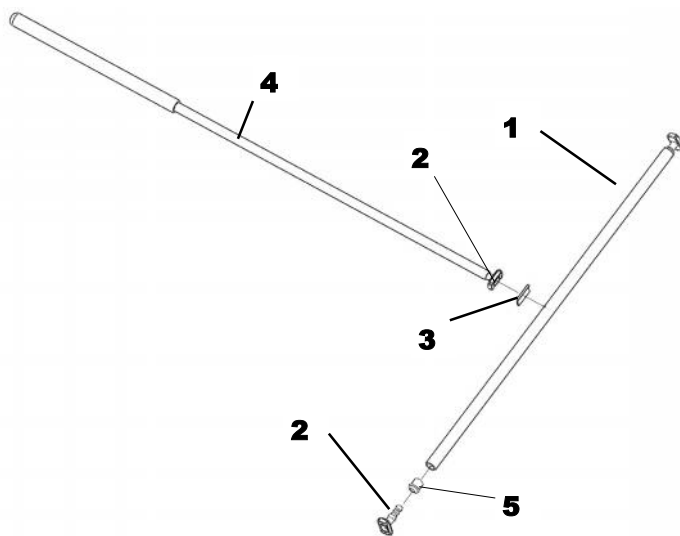

Hull

	Description	Part Number
1	Bow Deck Eye	TC122
2	Hatch	TW011
3	Shroud Plate	TC037
4	Trampoline Deck Eye	TM006
5	Footstrap/ Handle	P624
6	Gudgeon	TC116
7	Packer	TM035
8	Retaining Clip	C066
9	Pintle	TC193/16
10	Drain Plug	B10/1

Trampoline

	Description	Part No
1	Trampoline	TC002/16
2	Glass Rod	TC184
3	Side Tension Rope c/w pulley	TC206

Front Beam

	Description	Part Number
1	Front Cross beam *	TC302/16A
2	Jib Cleat	TC191
3	Rubber Up stand	TC108
4	Fairlead Adjuster	TC173/1
5	Gennaker Halyard Cleat	C11
6	Mast Ball	TC165+SC
7	Long Bolt 140mm (post 2013)	TC340
8	Compression Tube	TC162
9	Short Bolt 60mm (post 2013)	TC174
10	Deck Eye	C10
11	End Cap Set - Front & Rear Beam	TC204
	Up to 2013	
7	Long Bolt 180mm (pre 2013)	TC293
9	Short Bolt 90mm (pre 2013)	TC273
*	Can only be ordered as a pair (front & rear cross beams)	

Rudder Connector & Tiller

	Description	Part No
1	Connector Bar inc fittings	TC305/16a
2	Universal Connecting Joint	TC031
3	Saddle Connector for TC031	TC018
4	Tiller Extension	TC036
5	Adaptor (pair)	TC154