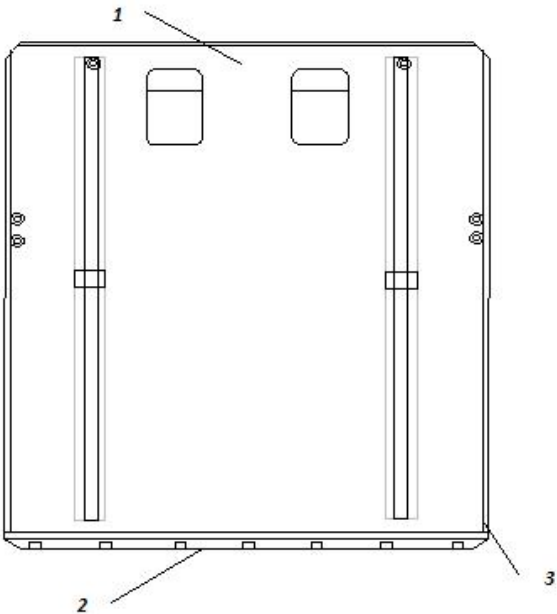

Trampoline

	Description	Part No
1	Trampoline	TC002/16
2	Glass Rod	TC184
3	Side Tension Rope c/w pulley	TC206