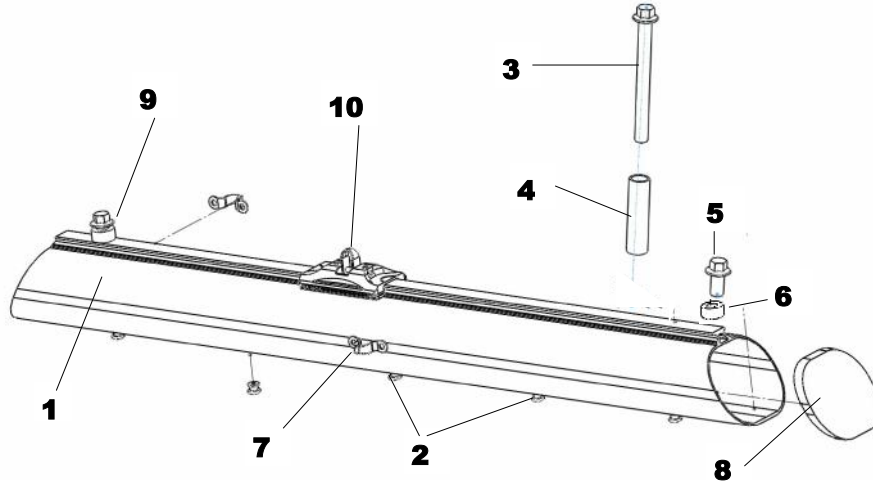

Rear Beam

	Description	Part Number
1	Rear Cross Beam *	TC302/16A
2	Trampoline Hooks (each)	TC161/1
3	Long Bolt 140mm (post 2013)	TC340
	Flat Washer x 2	TC047
	Nylon Washer	TC065
	Nyloc Nut	TC207
4	Rear Beam Compression Tube	
5	Short Bolt 60mm (post 2013)	TC174
6	S/S Large Washer	TC242
	Round Spacer	TC085
	Nylon Washer	TC065
	Flat Washer	TC047
	Nyloc Nut	TC207
7	Deck Eye	TM006
8	End Cap Set - Front & Rear Beam	TC204
9	Deck Eye	C10
10	Traveller Car	TC003/1
	Up to 2013	
3	Long Bolt 180mm (pre 2013)	TC293
5	Short Bolt 90mm (pre 2013)	TC273
*	Can only be ordered as a pair (front & rear cross beams)