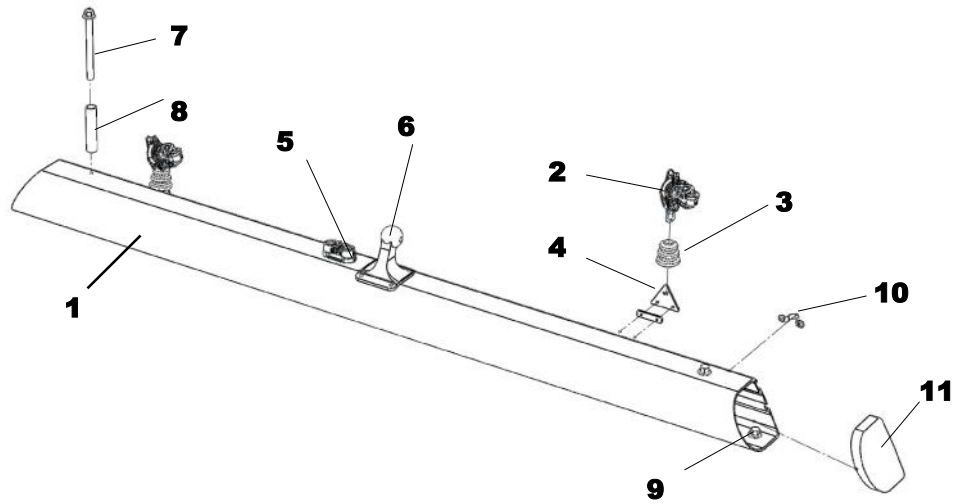

Hull

	Description	Part Number
1	Bow Deck Eye	TC122
2	Hatch	TW011
3	Shroud Plate	TC037
4	Trampoline Deck Eye	TM006
5	Footstrap/ Handle	P624
6	Gudgeon	TC116
7	Packer	TM035
8	Retaining Clip	C066
9	Pintle	TC193/16
10	Drain Plug	B10/1

Trampoline

	Description	Part No
1	Trampoline	TC002/16
2	Glass Rod	TC184
3	Side Tension Rope c/w pulley	TC206

Front Beam

	Description	Part Number
1	Front Cross beam *	TC302/16A
2	Jib Cleat	TC191
3	Rubber Up stand	TC108
4	Fairlead Adjuster	TC173/1
5	Gennaker Halyard Cleat	C11
6	Mast Ball	TC165+SC
7	Long Bolt 140mm (post 2013)	TC340
8	Compression Tube	TC162
9	Short Bolt 60mm (post 2013)	TC174
10	Deck Eye	C10
11	End Cap Set - Front & Rear Beam	TC204
	Up to 2013	
7	Long Bolt 180mm (pre 2013)	TC293
9	Short Bolt 90mm (pre 2013)	TC273
*	Can only be ordered as a pair (front & rear cross beams)	

Rudder Connector & Tiller

	Description	Part No
1	Connector Bar inc fittings	TC305/16a
2	Universal Connecting Joint	TC031
3	Saddle Connector for TC031	TC018
4	Tiller Extension	TC036
5	Adaptor (pair)	TC154