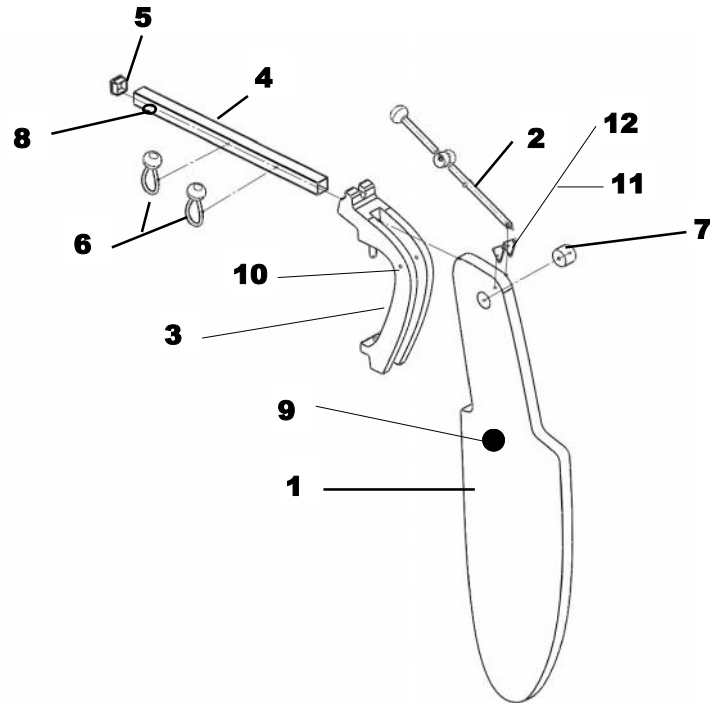

Trampoline

	Description	Part No
1	Trampoline	TC002/16
2	Glass Rod	TC184
3	Side Tension Rope c/w pulley	TC206

Front Beam

	Description	Part Number
1	Front Cross beam *	TC302/16A
2	Jib Cleat	TC191
3	Rubber Up stand	TC108
4	Fairlead Adjuster	TC173/1
5	Gennaker Halyard Cleat	C11
6	Mast Ball	TC165+SC
7	Long Bolt 140mm (post 2013)	TC340
8	Compression Tube	TC162
9	Short Bolt 60mm (post 2013)	TC174
10	Deck Eye	C10
11	End Cap Set - Front & Rear Beam	TC204
	Up to 2013	
7	Long Bolt 180mm (pre 2013)	TC293
9	Short Bolt 90mm (pre 2013)	TC273
*	Can only be ordered as a pair (front & rear cross beams)	

Rear Beam

	Description	Part Number
1	Rear Cross Beam *	TC302/16A
2	Trampoline Hooks (each)	TC161/1
3	Long Bolt 140mm (post 2013)	TC340
	Flat Washer x 2	TC047
	Nylon Washer	TC065
	Nyloc Nut	TC207
4	Rear Beam Compression Tube	
5	Short Bolt 60mm (post 2013)	TC174
6	S/S Large Washer	TC242
	Round Spacer	TC085
	Nylon Washer	TC065
	Flat Washer	TC047
	Nyloc Nut	TC207
7	Deck Eye	TM006
8	End Cap Set - Front & Rear Beam	TC204
9	Deck Eye	C10
10	Traveller Car	TC003/1
	Up to 2013	
3	Long Bolt 180mm (pre 2013)	TC293
5	Short Bolt 90mm (pre 2013)	TC273
*	Can only be ordered as a pair (front & rear cross beams)	

Rudder Connector & Tiller

	Description	Part No
1	Connector Bar inc fittings	TC305/16a
2	Universal Connecting Joint	TC031
3	Saddle Connector for TC031	TC018
4	Tiller Extension	TC036
5	Adaptor (pair)	TC154

Rudder Assembly

	Description	Part No
1	Rudder Blade	TC115/16
2	Rudder Lever Assembly	TC121
3	Rudder Stock	TC009
4	Tiller	TC130
5	Insert	TC126
6	Rudder Retention Strap	TC144 & TC061 (assy)
7	Spacer	TC151
8	Saddle Connector	TC018
9	Black Disk Sticker	TC272
10	Rudder Fixings	H6 x 1 H8 x 1 H15 x 1
11	Link Plates	TC294/14, TC295/14
12	Link Plate Fixings	TC296 x3 Screw TC297 x3 Nut