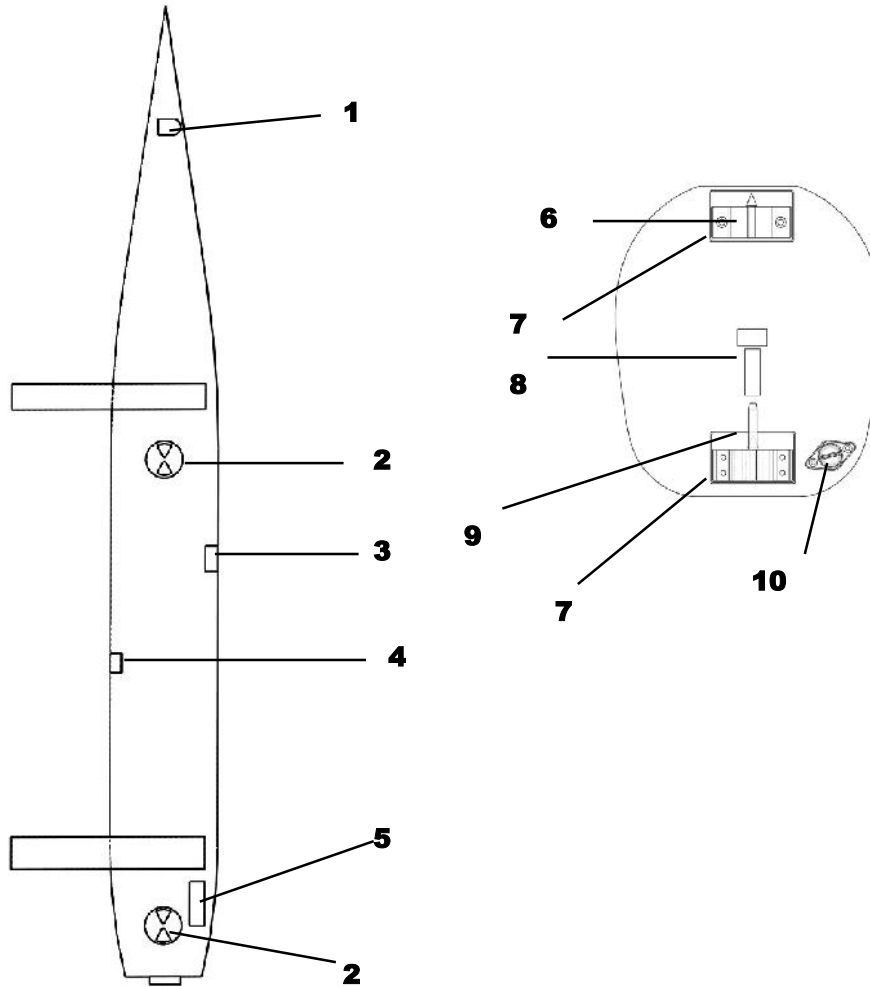

Topaz 16CX

www.toppersailboats.com

Summary

Trolleys, Trailers & Accessories	3
Hulls	4
Trampoline	5
Front Beam	6
Rear Beam	7
Rudder	8 & 9
Rig	
Lines	10 & 11
Sails, Ropes, Blocks & Rivets	12

This manual contains part numbers and names for the Topaz 16

It is recommended to replace broken or worn parts as soon as possible

Accessories

Part No	Description
TC170/16	Top Cover
W11	Burgee
B089	Burgee Clip

Road Base & Launching

Part No	Description
TC087/2	Road Base c/w lighting set & mast support
TC176/16	Cat Launching Trolley
Y153	8" Road Wheel for TC087/14
Y244/1	8" Mud Guard for TC087/14
W3/200	8" Trolley wheel for TC176/12
TW056	Trailer Lock
TC176	Light weight Launching Trolley
W4/5	Trolley Wheel for TC176
TW088	Trailer Straps

Hull

	Description	Part Number
1	Bow Deck Eye	TC122
2	Hatch	TW011
3	Shroud Plate	TC037
4	Trampoline Deck Eye	TM006
5	Footstrap/ Handle	P624
6	Gudgeon	TC116
7	Packer	TM035
8	Retaining Clip	C066
9	Pintle	TC193/16
10	Drain Plug	B10/1

Trampoline

	Description	Part No
1	Trampoline	TC002/16
2	Glass Rod	TC184
3	Side Tension Rope c/w pulley	TC206

Front Beam

	Description	Part Number
1	Front Cross beam *	TC302/16A
2	Jib Cleat	TC191
3	Rubber Up stand	TC108
4	Fairlead Adjuster	TC173/1
5	Gennaker Halyard Cleat	C11
6	Mast Ball	TC165+SC
7	Long Bolt 140mm (post 2013)	TC340
8	Compression Tube	TC162
9	Short Bolt 60mm (post 2013)	TC174
10	Deck Eye	C10
11	End Cap Set - Front & Rear Beam	TC204
	Up to 2013	
7	Long Bolt 180mm (pre 2013)	TC293
9	Short Bolt 90mm (pre 2013)	TC273
*	Can only be ordered as a pair (front & rear cross beams)	