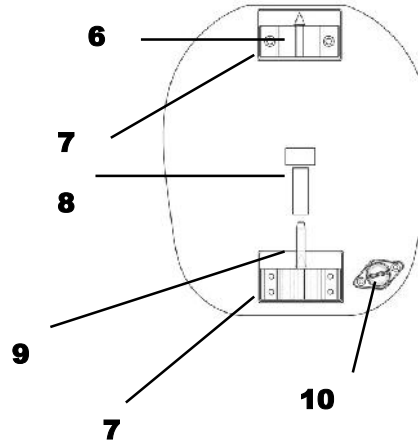

www.toppersailboats.com

Summary

Trolleys, Trailers & Accessories	3
Hulls	4
Trampoline	5
Front Beam	6
Rear Beam	7
Rudder	8 & 9
Rig	
Mast	10 & 11
Lines	12 & 13
Ropes, Blocks & Rivets	14

This manual contains part numbers and names for the Topaz 12C

It is recommended to replace broken or worn parts as soon as possible

Accessories

Part No	Description
TC170/14	Top Cover
W11	Burgee
B089	Burgee Clip

Road Base & Launching

Part No	Description
TC087/2	Road Base c/w lighting set & mast support
TC176/14	Cat Launching Trolley
Y153	8" Road Wheel for TC087/14
Y244/1	8" Mud Guard for TC087/14
W3/200	8" Trolley wheel for TC176/12
TW056	Trailer Lock
TC176	Light weight Launching Trolley
W4/5	Trolley Wheel for TC176
TW088	Trailer Straps

Hull

Part No	Description
TC053/14	Gennaker Sock
TCCXK/14	Gennaker Kit Assembly (inc. Gennaker, exc. Pole)
TCSP/14	Gennaker Pole Kit
TC125	Gennaker Pole End (inc. spigott)

	Description	Part Number
1	Bow Deck Eye	TC122
2	Hatch Cover	TW011
3	Shroud Plate	TC037
4	Trampoline Deck Eye	TM006
5	Footstrap/ Handle	P624
6	Gudgeon	TC116
7	Packer	TM035
8	Retaining Clip	C066
9	Pintle	TC193/14
10	Drain Plug	B10/1

Trampoline

	Description	Part No
1	Trampoline	TC002/14
2	Glass Rod	TC184
3	Side Tension Rope inc Pulley	TC206

Front Beam

	Description	Part Number
1	Front Cross beam *	TC302/14A
2	Jib Cleat	TC254
3	Gennaker Halyard Cleat	C11
4	Mast Ball	TC114+SC
5	Large Bolt (post 2013)	TC128
	Large Bolt (pre 2013)	TC293
	Nut	TC207
	Washers	TC047 s/s x 2 TC065 nylon
6	Compression Tube	TC162
7	Short Bolt (post 2013)	TC174
	Short Bolt (pre 2013)	TC273
	Nut	TC207
	Washers	TC047 s/s TC065 nylon TC217 nylon TC242
8	Deck Eye	C10
9	End Cap - Front Beam	TC203FP
*	Can only be ordered as a pair (front & rear cross beams)	