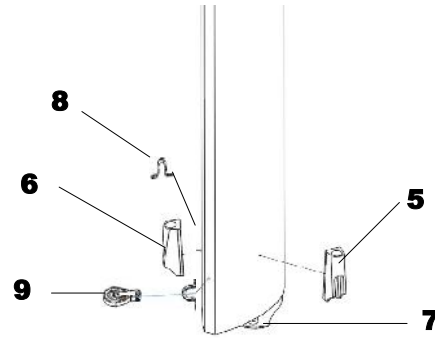

Bottom

	Description	Part No
1	Masthead inc sheave wheel	TC237
2	Spinnaker Halyard Block	TP103A
3	Deck eye	
4	Hound Fitting	TC238
5	Camcleat—main halyard	TC243
6	Camcleat—jib halyard	TC250
7	Mast heel	TC236
8	Deck Eye	TM006
9	Main Halyard Block	TP103A

Part No	Description
TC050/14D/WO	14C/14CX Dacron Mainsail
TC052/14D/WO	14C/14CX Dacron Jib
TC050/14XM/CO	14 Xtreme Mylar Mainsail
TC051/14/B	14CX Gennaker
ST9	Sail Numbers (set of 10)