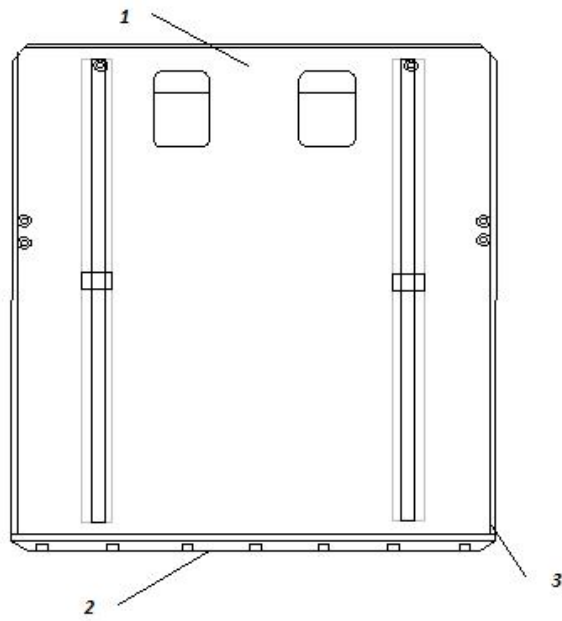

Trampoline

	Description	Part No
1	Trampoline	TC002/14
2	Glass Rod	TC184
3	Side Tension Rope inc Pulley	TC206