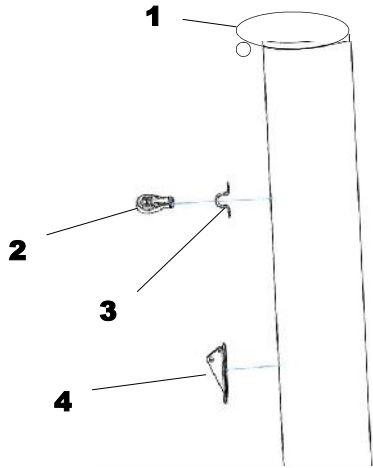

	Description	Part No
1	Rudder Blade	TC115/14P
2	Rudder Lever Assembly	TC121
3	Rudder Stock	TC009
4	Top Stock	TC130
5	Insert	TC126
6	Rudder Retention Strap	TC144 & TC061 (assy)
7	Spacer	TC151
8	Saddle Connector	TC018
9	Black Disk Sticker	TC272
10	Rudder Fixings	H6, H8, H15
11	Link Plates	TC294/14 TC295/14
12	Link Plate Fixings	TC296 x 3 Screw TC297 x 3 Nut

Mast pre March 2013

Top Mast

Bottom Mast

	Description	Part No
1	Masthead inc sheave wheel	TC237
2	Spinnaker Halyard Block	TP103A
3	Deck eye	
4	Hound Fitting	TC241
5	Camcleat—mainhalyard	TC243
6	Horncleat—jib halyard	TC251
7	Mast heel	TC236

Top Mast

Bottom

	Description	Part No
1	Masthead inc sheave wheel	TC237
2	Spinnaker Halyard Block	TP103A
3	Deck eye	
4	Hound Fitting	TC238
5	Camcleat—main halyard	TC243
6	Camcleat—jib halyard	TC250
7	Mast heel	TC236
8	Deck Eye	TM006
9	Main Halyard Block	TP103A