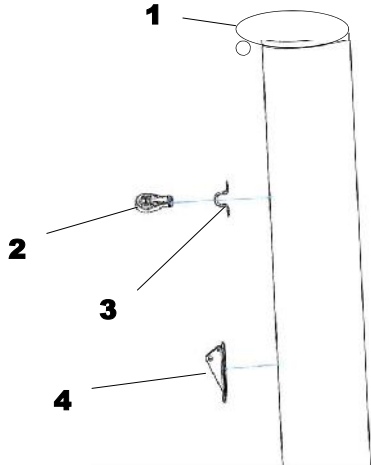

Mast pre March 2013

Top Mast