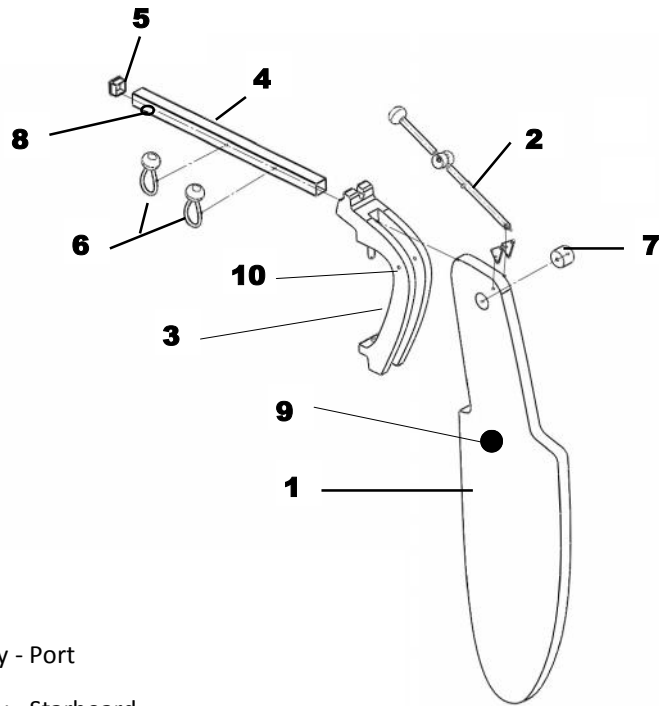

Rudder Assembly

Part No	Description
TC188/14L	Rudder & Tiller Assembly - Port
TC188/14R	Rudder & Tiller Assembly - Starboard
TC291/14L	Rudder Stock & Tiller Assembly - Port
TC291/14R	Rudder Stock & Tiller Assembly - Starboard

	Description	Part No
1	Rudder Blade	TC115/14P
2	Rudder Lever Assembly	TC121
3	Rudder Stock	TC009
4	Top Stock	TC130
5	Insert	TC126
6	Rudder Retention Strap	TC144 & TC061 (assy)
7	Spacer	TC151
8	Saddle Connector	TC018
9	Black Disk Sticker	TC272
10	Rudder Fixings	H6, H8, H15
11	Link Plates	TC294/14 TC295/14
12	Link Plate Fixings	TC296 x 3 Screw TC297 x 3 Nut