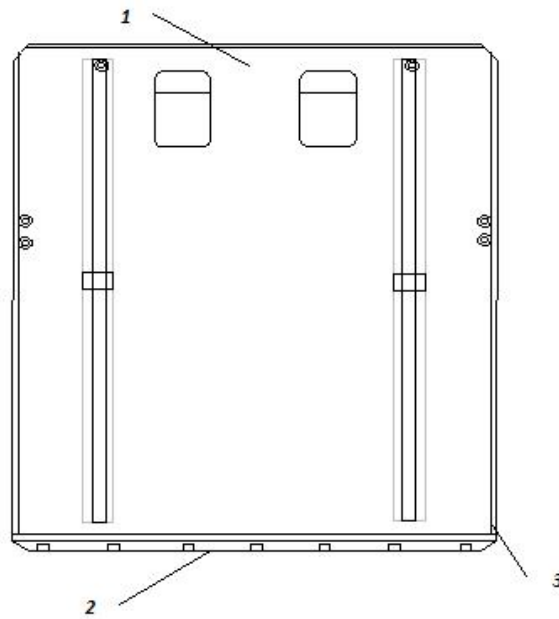

Trampoline

	Description	Part No
1	Trampoline	TC002/14
2	Glass Rod	TC184
3	Side Tension Rope inc Pulley	TC206