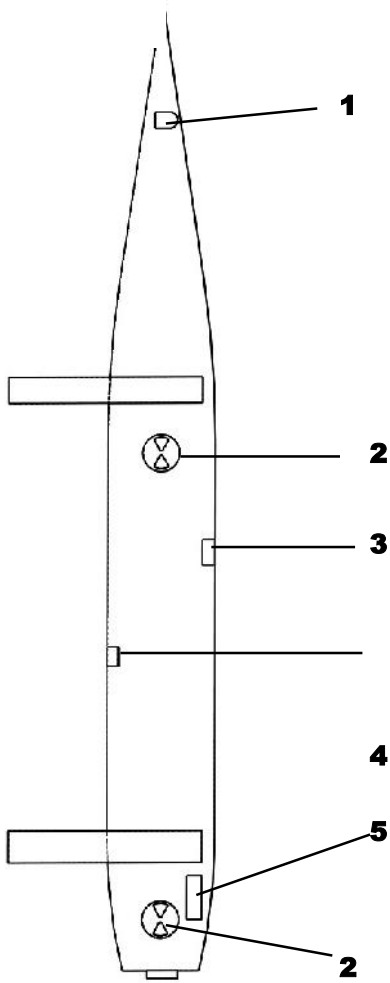

www.toppersailboats.com

Summary

Trolleys, Trailers & Accessories	3
Hulls	4
Trampoline	5
Front Beam	6
Rear Beam	7
Rudder	8 & 9
Rig	
Mast	10 & 11
Lines	12 & 13
Ropes, Blocks & Rivets	14

This manual contains part numbers and names for the Topaz 12C

It is recommended to replace broken or worn parts as soon as possible

Accessories

Part No	Description
TC170/14	Top Cover
W11	Burgee
B089	Burgee Clip

Road Base & Launching

Part No	Description
TC087/2	Road Base c/w lighting set & mast support
TC176/14	Cat Launching Trolley
Y153	8" Road Wheel for TC087/14
Y244/1	8" Mud Guard for TC087/14
W3/200	8" Trolley wheel for TC176/12
TW056	Trailer Lock
TC176	Light weight Launching Trolley
W4/5	Trolley Wheel for TC176
TW088	Trailer Straps

Hull

Part No	Description
TC053/14	Gennaker Sock
TCCXK/14	Gennaker Kit Assembly (inc. Gennaker, exc. Pole)
TCSP/14	Gennaker Pole Kit
TC125	Gennaker Pole End (inc. spigott)

	Description	Part Number
1	Bow Deck Eye	TC122
2	Hatch Cover	TW011
3	Shroud Plate	TC037
4	Trampoline Deck Eye	TM006
5	Footstrap/ Handle	P624
6	Gudgeon	TC116
7	Packer	TM035
8	Retaining Clip	C066
9	Pintle	TC193/14
10	Drain Plug	B10/1

Trampoline

	Description	Part No
1	Trampoline	TC002/14
2	Glass Rod	TC184
3	Side Tension Rope inc Pulley	TC206

Front Beam

	Description	Part Number
1	Front Cross beam *	TC302/14A
2	Jib Cleat	TC254
3	Gennaker Halyard Cleat	C11
4	Mast Ball	TC114+SC
5	Large Bolt (post 2013)	TC128
	Large Bolt (pre 2013)	TC293
	Nut	TC207
	Washers	TC047 s/s x 2 TC065 nylon
6	Compression Tube	TC162
7	Short Bolt (post 2013)	TC174
	Short Bolt (pre 2013)	TC273
	Nut	TC207
	Washers	TC047 s/s TC065 nylon TC217 nylon TC242
8	Deck Eye	C10
9	End Cap - Front Beam	TC203FP
*	Can only be ordered as a pair (front & rear cross beams)	