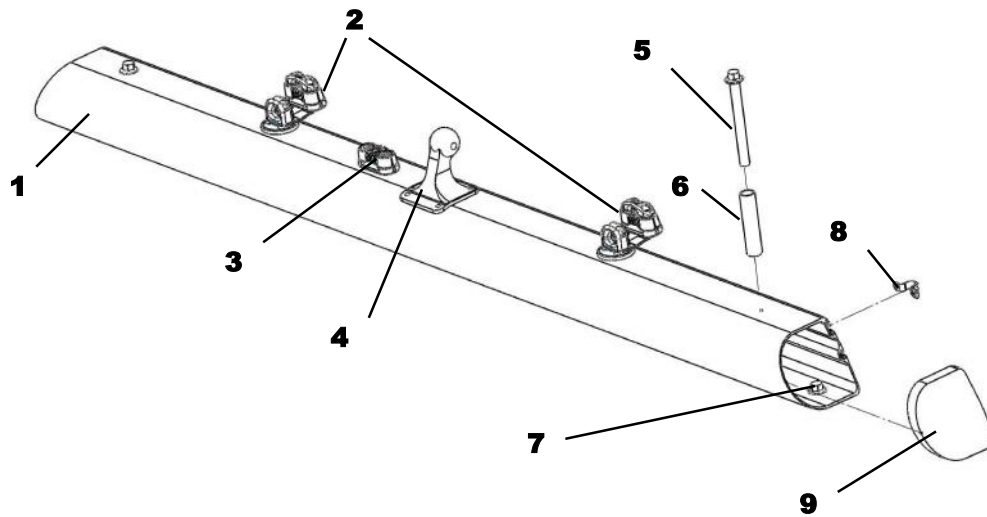

Hull

Part No	Description
TC053/14	Gennaker Sock
TCCXK/14	Gennaker Kit Assembly (inc. Gennaker, exc. Pole)
TCSP/14	Gennaker Pole Kit
TC125	Gennaker Pole End (inc. spigott)

	Description	Part Number
1	Bow Deck Eye	TC122
2	Hatch Cover	TW011
3	Shroud Plate	TC037
4	Trampoline Deck Eye	TM006
5	Footstrap/ Handle	P624
6	Gudgeon	TC116
7	Packer	TM035
8	Retaining Clip	C066
9	Pintle	TC193/14
10	Drain Plug	B10/1

Trampoline

	Description	Part No
1	Trampoline	TC002/14
2	Glass Rod	TC184
3	Side Tension Rope inc Pulley	TC206

Front Beam

	Description	Part Number
1	Front Cross beam *	TC302/14A
2	Jib Cleat	TC254
3	Gennaker Halyard Cleat	C11
4	Mast Ball	TC114+SC
5	Large Bolt (post 2013)	TC128
	Large Bolt (pre 2013)	TC293
	Nut	TC207
	Washers	TC047 s/s x 2 TC065 nylon
6	Compression Tube	TC162
7	Short Bolt (post 2013)	TC174
	Short Bolt (pre 2013)	TC273
	Nut	TC207
	Washers	TC047 s/s TC065 nylon TC217 nylon TC242
8	Deck Eye	C10
9	End Cap - Front Beam	TC203FP
*	Can only be ordered as a pair (front & rear cross beams)	