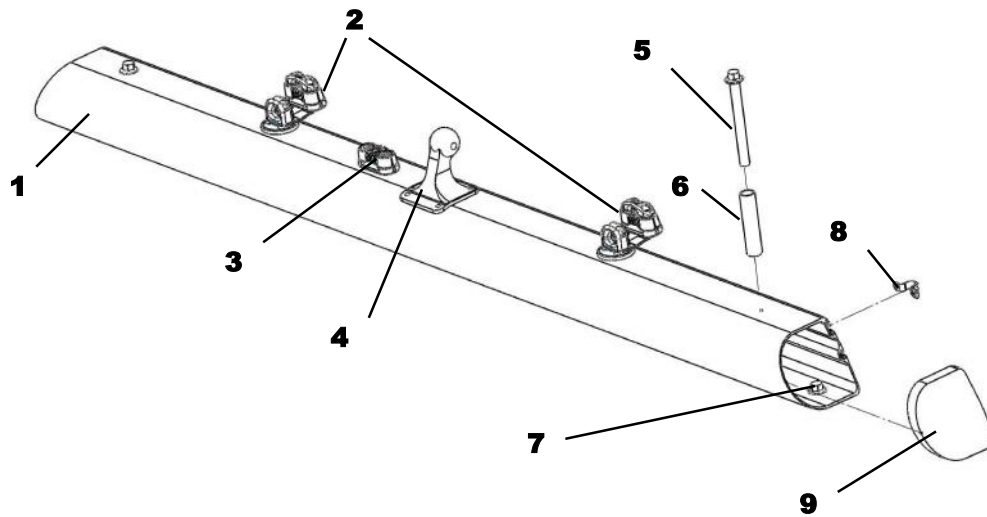

Front Beam

	Description	Part Number
1	Front Cross beam *	TC302/14A
2	Jib Cleat	TC254
3	Gennaker Halyard Cleat	C11
4	Mast Ball	TC114+SC
5	Large Bolt (post 2013)	TC128
	Large Bolt (pre 2013)	TC293
	Nut	TC207
	Washers	TC047 s/s x 2 TC065 nylon
6	Compression Tube	TC162
7	Short Bolt (post 2013)	TC174
	Short Bolt (pre 2013)	TC273
	Nut	TC207
	Washers	TC047 s/s TC065 nylon TC217 nylon TC242
8	Deck Eye	C10
9	End Cap - Front Beam	TC203FP
*	Can only be ordered as a pair (front & rear cross beams)