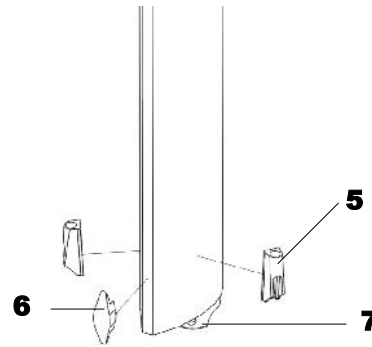

Rudder Connector & Tiller

	Description	Part No
1	Connector Bar inc fittings	TC305/14
2	Universal Connecting Joint	TC031
3	Saddle Connector for TC031	TC018
4	Tiller Extension	TC107
5	Adapter (pair)	TC154

Rudder Assembly

Part No	Description
TC188/14L	Rudder & Tiller Assembly - Port
TC188/14R	Rudder & Tiller Assembly - Starboard
TC291/14L	Rudder Stock & Tiller Assembly - Port
TC291/14R	Rudder Stock & Tiller Assembly - Starboard

	Description	Part No
1	Rudder Blade	TC115/14P
2	Rudder Lever Assembly	TC121
3	Rudder Stock	TC009
4	Top Stock	TC130
5	Insert	TC126
6	Rudder Retention Strap	TC144 & TC061 (assy)
7	Spacer	TC151
8	Saddle Connector	TC018
9	Black Disk Sticker	TC272
10	Rudder Fixings	H6, H8, H15
11	Link Plates	TC294/14 TC295/14
12	Link Plate Fixings	TC296 x 3 Screw TC297 x 3 Nut

Mast pre March 2013

Top Mast

Bottom Mast

	Description	Part No
1	Masthead inc sheave wheel	TC237
2	Spinnaker Halyard Block	TP103A
3	Deck eye	
4	Hound Fitting	TC241
5	Camcleat—mainhalyard	TC243
6	Horncleat—jib halyard	TC251
7	Mast heel	TC236