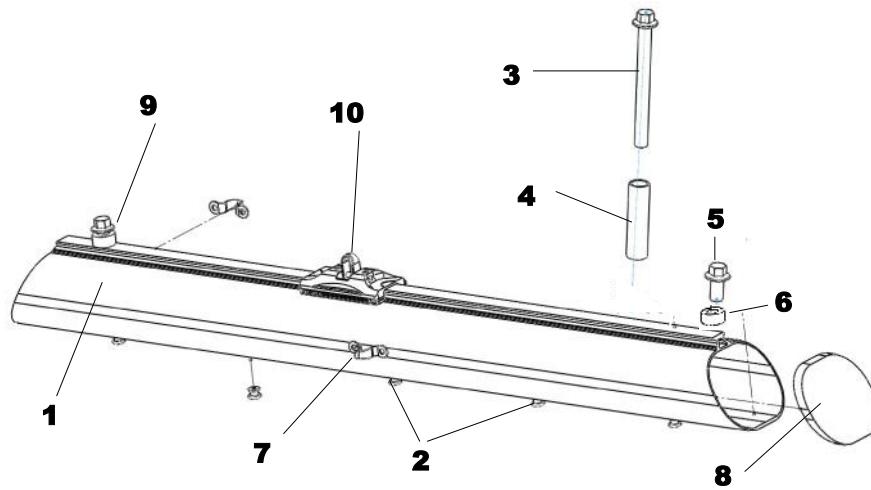

Rear Beam

	Description	Part Number
1	Rear Cross Beam *	TC302/14A
2	Trampoline Hooks	TC161/1
3	Large Bolt	TC128
	Nut	TC207
	Washers	TC047 x 2 TC065
4	Rear Beam Spacer	TC162
5	Small Bolt	TC174
6	Nut	TC207
	Washers	TC047 TC065 TC217 TC242
7	Deck Eye	? TM006?
8	Rear Beam Cap (pair)	TC203RP
9	Deck Eye	C10
10	Traveller Car	
*	Can only be ordered as a pair (front & rear cross beams)