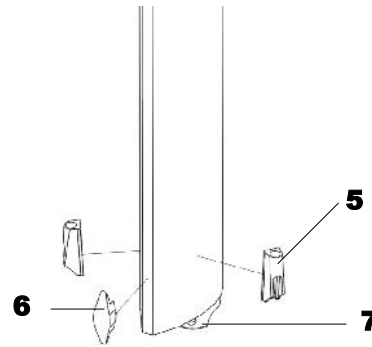

Bottom Mast

	Description	Part No
1	Masthead inc sheave wheel	TC237
2	Spinnaker Halyard Block	TP103A
3	Deck eye	
4	Hound Fitting	TC241
5	Camcleat—mainhalyard	TC243
6	Horncleat—jib halyard	TC251
7	Mast heel	TC236

Part No	Description
TC050/14D/WO	14C/14CX Dacron Mainsail
TC052/14D/WO	14C/14CX Dacron Jib
TC050/14XM/CO	14 Xtreme Mylar Mainsail
TC051/14/B	14CX Gennaker
ST9	Sail Numbers (set of 10)