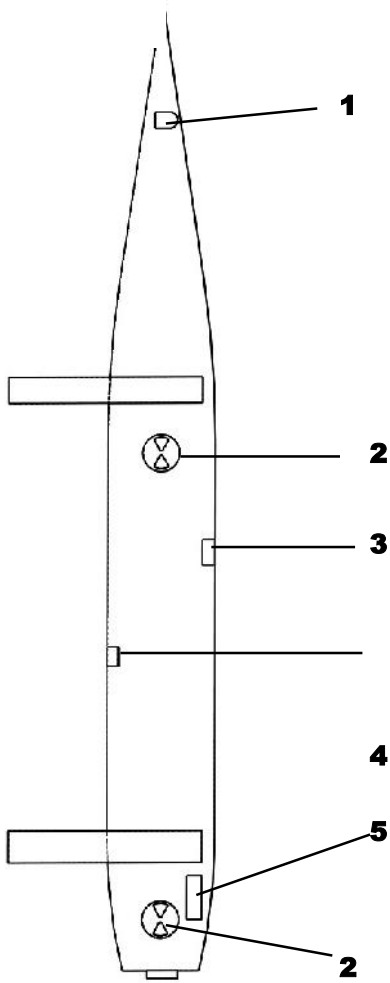

## Summary

Trolleys, Trailers & Accessories	3
Hulls	4
Trampoline	5
Front Beam	6
Rear Beam	7
Rudder	8 & 9
<b>Rig</b>	
Mast	10 & 11
Lines	12 & 13
Ropes, Blocks & Rivets	14

This manual contains part numbers and names for the Topaz 12C

## **Accessories**

<b>Part No</b>	<b>Description</b>
TC170/14	Top Cover
W11	Burgee
B089	Burgee Clip