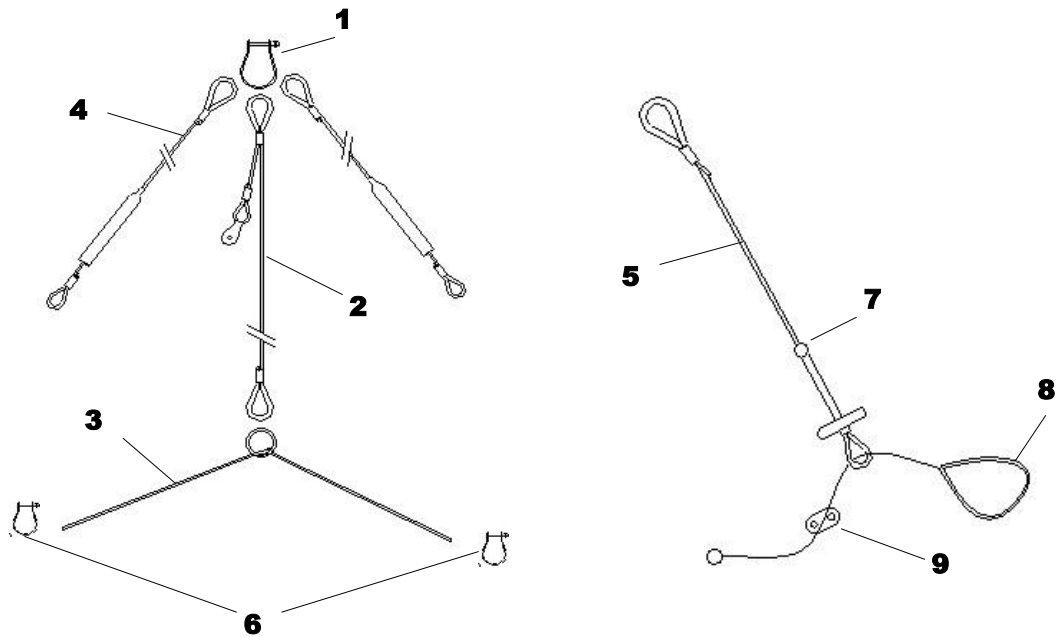

Wires for boats manufactured up to March 2013

	Description	Part No
1	Bow Shackle	TC196
2	Forestay	TC274/14
3	Bridle Rope	TC276/14
4	Shrouds	TC269/14
5	Trapeze Wire	TC038/14
6	Small Bow Shackle	TC190
7	Rope stopper	K13
8	PVC tubing for trapeze (30cm)	TC011
9	Rope Lock	TC001/1

Part No	Description
TC280/14	Furler Kit
TC057	Top Furler
TC058	Bottom Furler