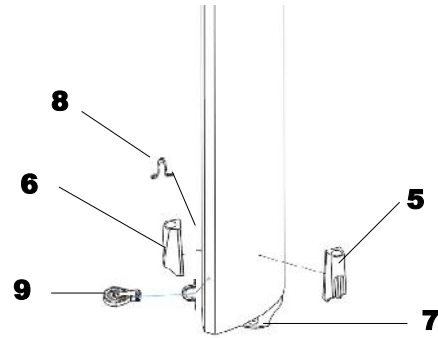

Bottom

	Description	Part No
1	Masthead inc sheave wheel	TC237
2	Spinnaker Halyard Block	TP103A
3	Deck eye	
4	Hound Fitting	TC238
5	Camcleat—main halyard	TC243
6	Camcleat—jib halyard	TC250
7	Mast heel	TC236
8	Deck Eye	TM006
9	Main Halyard Block	TP103A

Part No	Description
TC050/14D/WO	14C/14CX Dacron Mainsail
TC052/14D/WO	14C/14CX Dacron Jib
TC050/14XM/CO	14 Xtreme Mylar Mainsail
TC051/14/B	14CX Gennaker
ST9	Sail Numbers (set of 10)