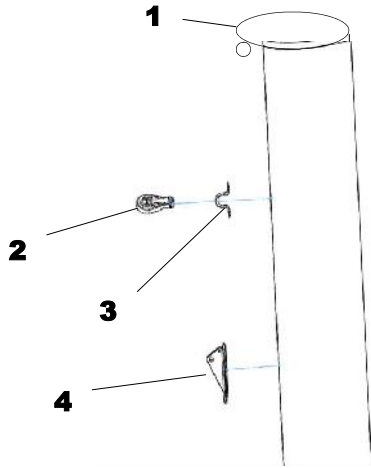

Mast post March 2013

Top Mast