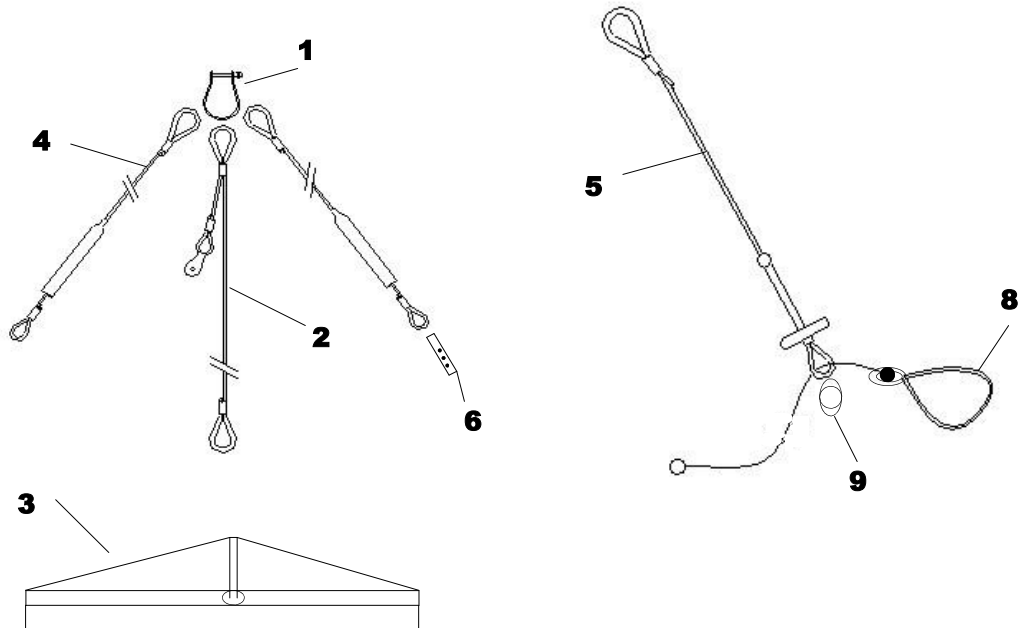

Wires for boats manufactured post March 2013

	Description	Part No
1	Bow Shackle	TC196
2	Forestay	TC274/14
3	Striker Bar with wires	TC270
4	Shrouds	TC269/14
5	Trapeze Wire	TC038/14
6	Shroud Adjuster	TC084
7	Trapeze Hook	TC208
8	Cam Cleat	TC209

Part No	Description
TC280/14	Furler Kit
TC057	Top Furler
TC058	Bottom Furler