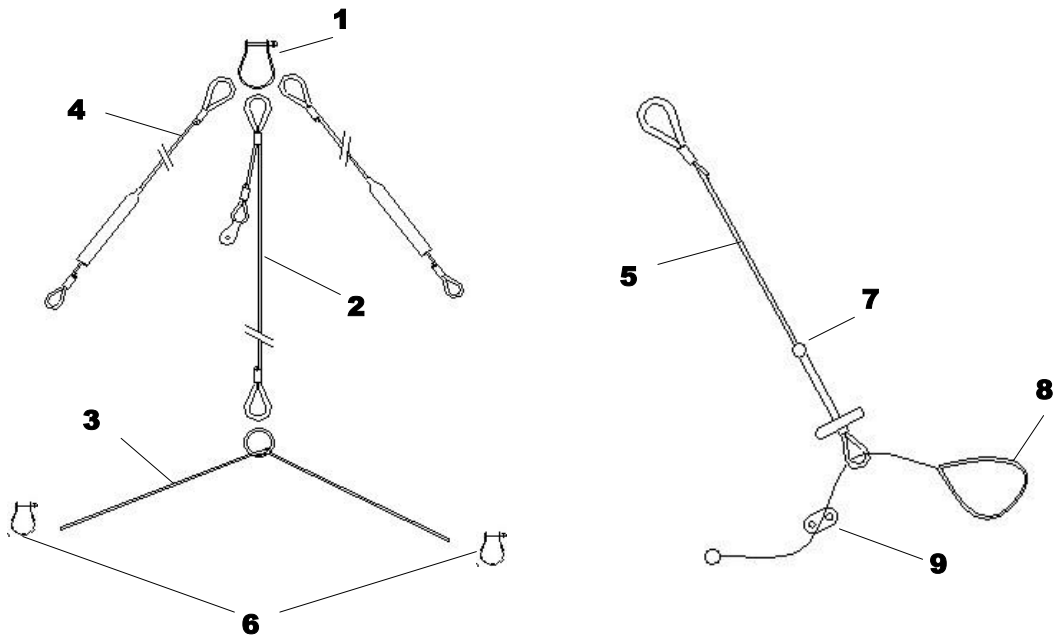

Wires for boats manufactured up to March 2013

	Description	Part No
1	Bow Shackle	TC196
2	Forestay	TC274/14
3	Bridle Rope	TC276/14
4	Shrouds	TC269/14
5	Trapeze Wire	TC038/14
6	Small Bow Shackle	TC190
7	Rope stopper	K13
8	PVC tubing for trapeze (30cm)	TC011
9	Rope Lock	TC001/1

Part No	Description
TC280/14	Furler Kit
TC057	Top Furler
TC058	Bottom Furler