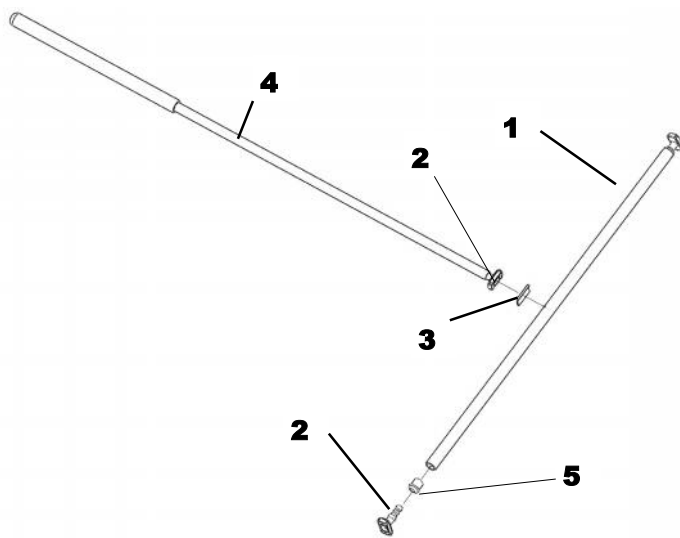

Hull

Part No	Description
TC053/14	Gennaker Sock
TCCXK/14	Gennaker Kit Assembly (inc. Gennaker, exc. Pole)
TCSP/14	Gennaker Pole Kit
TC125	Gennaker Pole End (inc. spigott)

	Description	Part Number
1	Bow Deck Eye	TC122
2	Hatch Cover	TW011
3	Shroud Plate	TC037
4	Trampoline Deck Eye	TM006
5	Footstrap/ Handle	P624
6	Gudgeon	TC116
7	Packer	TM035
8	Retaining Clip	C066
9	Pintle	TC193/14
10	Drain Plug	B10/1

Trampoline

	Description	Part No
1	Trampoline	TC002/14
2	Glass Rod	TC184
3	Side Tension Rope inc Pulley	TC206

Front Beam

	Description	Part Number
1	Front Cross beam *	TC302/14A
2	Jib Cleat	TC254
3	Gennaker Halyard Cleat	C11
4	Mast Ball	TC114+SC
5	Large Bolt (post 2013)	TC128
	Large Bolt (pre 2013)	TC293
	Nut	TC207
	Washers	TC047 s/s x 2 TC065 nylon
6	Compression Tube	TC162
7	Short Bolt (post 2013)	TC174
	Short Bolt (pre 2013)	TC273
	Nut	TC207
	Washers	TC047 s/s TC065 nylon TC217 nylon TC242
8	Deck Eye	C10
9	End Cap - Front Beam	TC203FP
*	Can only be ordered as a pair (front & rear cross beams)	

Rear Beam

	Description	Part Number
1	Rear Cross Beam *	TC302/14A
2	Trampoline Hooks	TC161/1
3	Large Bolt	TC128
	Nut	TC207
	Washers	TC047 x 2 TC065
4	Rear Beam Spacer	TC162
5	Small Bolt	TC174
6	Nut	TC207
	Washers	TC047 TC065 TC217 TC242
7	Deck Eye	? TM006?
8	Rear Beam Cap (pair)	TC203RP
9	Deck Eye	C10
10	Traveller Car	
*	Can only be ordered as a pair (front & rear cross beams)	

Rudder Connector & Tiller

	Description	Part No
1	Connector Bar inc fittings	TC305/14
2	Universal Connecting Joint	TC031
3	Saddle Connector for TC031	TC018
4	Tiller Extension	TC107
5	Adapter (pair)	TC154