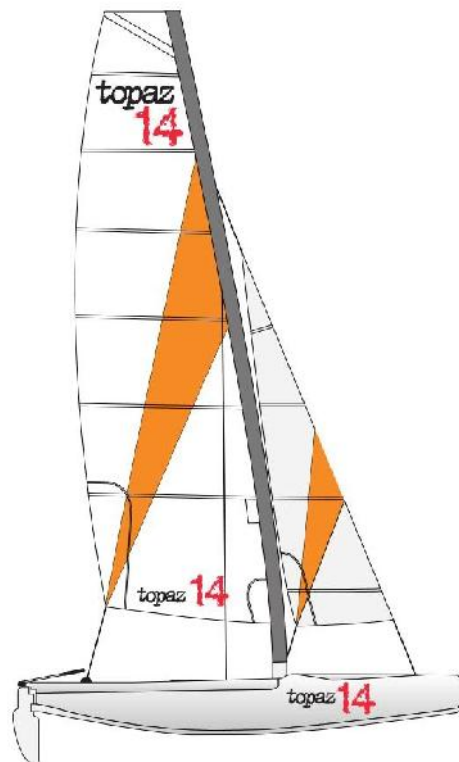

Topaz 14

Exploded Parts Diagram

Topaz 14C

Topaz 14CX

Topaz 14 Xtreme

Kingsnorth Technology Park
Wotton Road
Ashford
Kent
TN23 6LN
Telephone: +44 (0)1233 629186
Fax: +44 (0)1233 645897
E.mail: info@toppersailboats.com

www.toppersailboats.com

Summary

Trolleys, Trailers & Accessories	3
Hulls	4
Trampoline	5
Front Beam	6
Rear Beam	7
Rudder	8 & 9
Rig	
Mast	10 & 11
Lines	12 & 13
Ropes, Blocks & Rivets	14

This manual contains part numbers and names for the Topaz 12C

Trampoline

	Description	Part No
1	Trampoline	TC002/14
2	Glass Rod	TC184
3	Side Tension Rope inc Pulley	TC206

Front Beam

	Description	Part Number
1	Front Cross beam *	TC302/14A
2	Jib Cleat	TC254
3	Gennaker Halyard Cleat	C11
4	Mast Ball	TC114+SC
5	Large Bolt (post 2013)	TC128
	Large Bolt (pre 2013)	TC293
	Nut	TC207
	Washers	TC047 s/s x 2 TC065 nylon
6	Compression Tube	TC162
7	Short Bolt (post 2013)	TC174
	Short Bolt (pre 2013)	TC273
	Nut	TC207
	Washers	TC047 s/s TC065 nylon TC217 nylon TC242
8	Deck Eye	C10
9	End Cap - Front Beam	TC203FP
*	Can only be ordered as a pair (front & rear cross beams)	