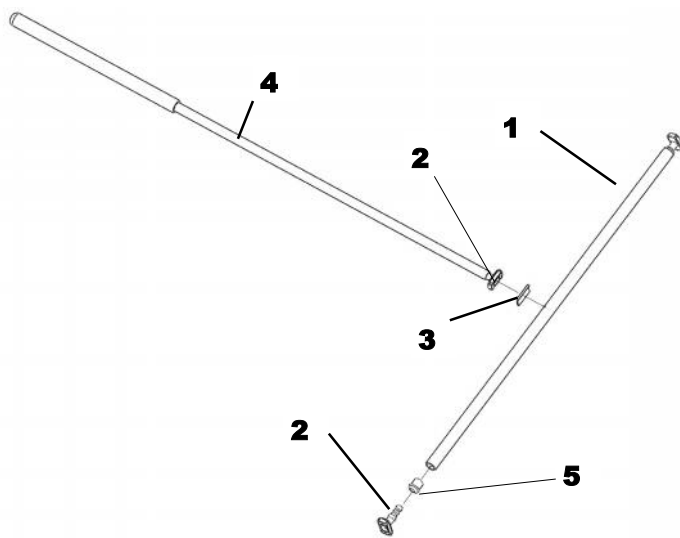

Rudder Connector & Tiller

	Description	Part No
1	Connector Bar inc fittings	TC305/14
2	Universal Connecting Joint	TC031
3	Saddle Connector for TC031	TC018
4	Tiller Extension	TC107
5	Adapter (pair)	TC154