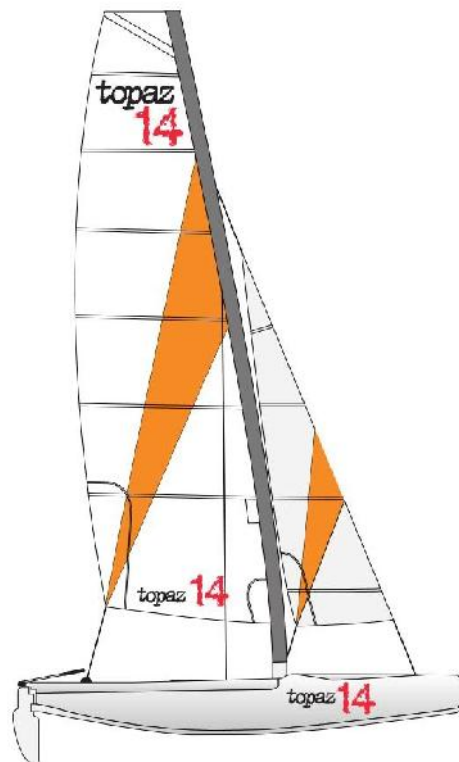

## Exploded Parts Diagram

**Topaz 14C**

**Topaz 14CX**

**Topaz 14 Xtreme**

Kingsnorth Technology Park  
Wotton Road  
Ashford  
Kent  
TN23 6LN  
Telephone: +44 (0)1233 629186  
Fax: +44 (0)1233 645897  
E.mail: [info@toppersailboats.com](mailto:info@toppersailboats.com)

## Summary

Trolleys, Trailers & Accessories	3
Hulls	4
Trampoline	5
Front Beam	6
Rear Beam	7
Rudder	8 & 9
<b>Rig</b>	
Mast	10 & 11
Lines	12 & 13
Ropes, Blocks & Rivets	14

This manual contains part numbers and names for the Topaz 12C