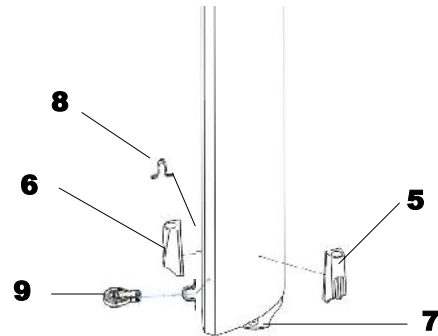

Bottom Mast

	Description	Part No
	Mast	TC100/12/1
1	Masthead inc sheave wheel	TC240
2	Spinnaker Halyard Block	TP103A
3	Metal P-Clip	TP141
4	Hound Fitting	TC241
5	Camcleat—main halyard	TC243
6	Camcleat—jib halyard	TC250
7	Mast heel	TC239
8	Deck Eye	TM006
9	Main Halyard Block	TP103A