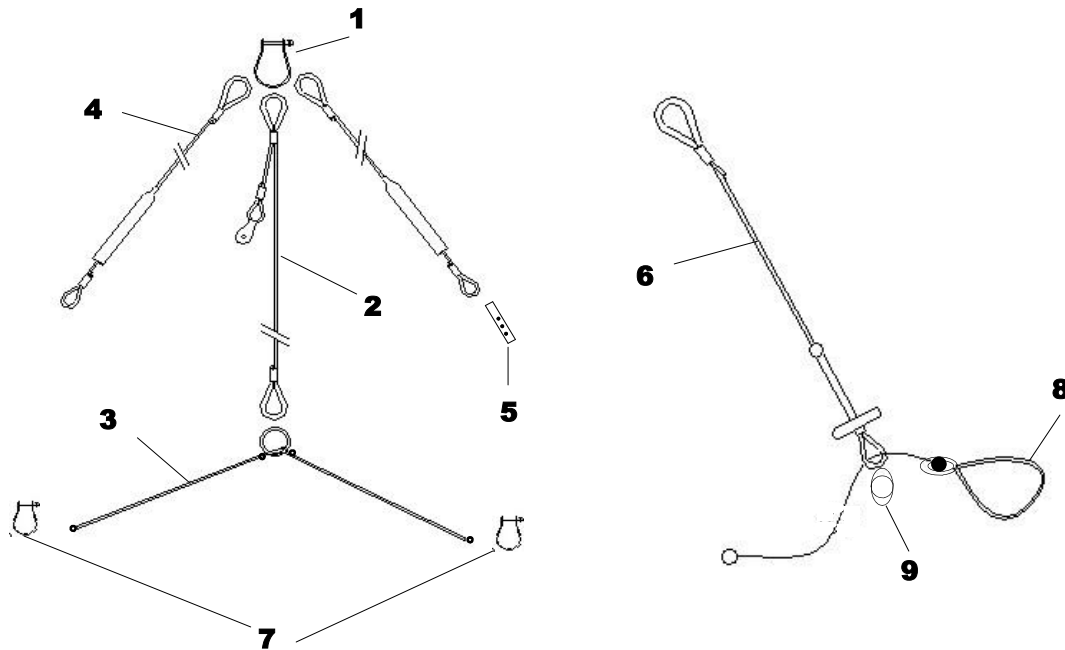

Wires for boats manufactured post March 2013

	Description	Part No
	Wire Rigging Set	TC024
	Trapeze Kit Complete	TC038/12
1	Bow Shackle	TC196
2	Forestay	TC274/12
3	Bridle Wire	TC276/5
4	Shrouds	TC269/12
5	Shroud Adjuster	TC084
6	Trapeze Wire (inc cleat & handle)	TC038/12
7	Small Bow Shackle	TC190
8	Trapeze Hook	TC208
9	Cam Cleat	TC209

Part No	Description
TC100/12	Mast—Unrigged
	Trapeze Kit
	Furler Kit
TC057	Top Furler
TC058	Bottom Furler