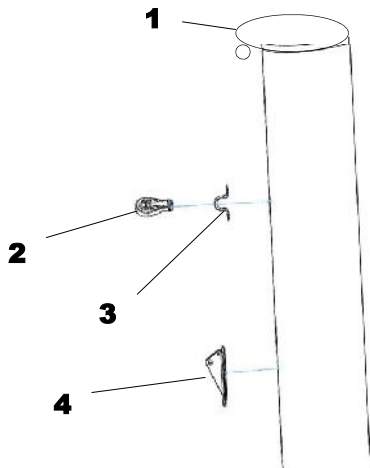

	Description	Part No
1	Rudder Blade	TC115/12
2	Rudder Lever Assembly	TC121
3	Rudder Stock	TC009/12
4	Top Stock	TC130/12
5	Insert	TC126
6	Rudder Retention Strap	TC144 & TC061 (assy)
7	Spacer	TC151
8	Saddle Connector	TC018
9	Black Disk Sticker	TC272
10	Rudder Fixings	H6, H8, H15
11	Link Plates	TC294/14, TC295/14
12	Link Plate Fixings	TC296 x3 Screw TC297 x3 Nut

Mast pre March 2013

Top Mast

Bottom Mast

	Description	Part No
1	Masthead inc sheave wheel	TC240
2	Spinnaker Halyard Block	TP103A
3	Deck eye	
4	Hound Fitting	TC241
5	Camcleat—mainhalyard	TC243
6	Horncleat—jib halyard	TC251
7	Mast heel	TC239

Part No	Description
TC050/12D/WO	12C/12CX Dacron Mainsail
TC052/12D/WO	12C/12CX Dacron Jib
TC051/12/B	12CX Gennaker
ST9	Sail Numbers (set of 10)

Mast post March 2013

Top Mast

Bottom Mast

	Description	Part No
	Mast	TC100/12/1
1	Masthead inc sheave wheel	TC240
2	Spinnaker Halyard Block	TP103A
3	Metal P-Clip	TP141
4	Hound Fitting	TC241
5	Camcleat—main halyard	TC243
6	Camcleat—jib halyard	TC250
7	Mast heel	TC239
8	Deck Eye	TM006
9	Main Halyard Block	TP103A

Wires for boats manufactured up to March 2013

	Description	Part No
1	Bow Shackle	TC196
2	Forestay	TC274/12
3	Bridle Rope	TC276/12
4	Shrouds	TC269/12
5	Trapeze Wire	TC038/12
6	Small Bow Shackle	TC190
7	Trapeze Handle	TC011
8	Rope stopper	K13
9	PVC tubing for trapeze (30cm)	K66
10	Rope Lock	TC001/1