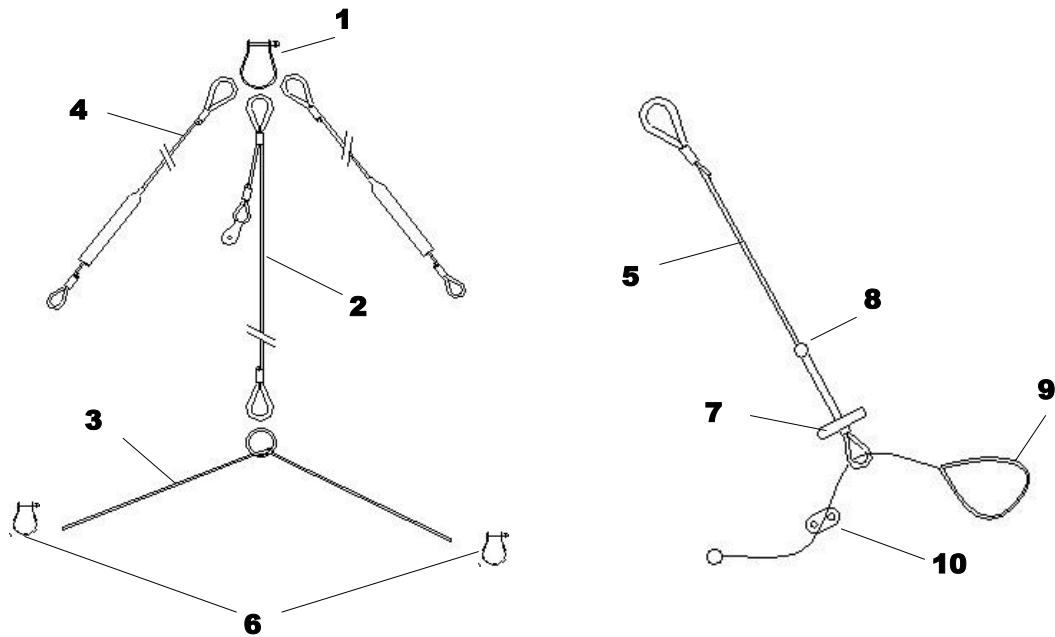

	Description	Part No
1	Rudder Blade	TC115/12
2	Rudder Lever Assembly	TC121
3	Rudder Stock	TC009/12
4	Top Stock	TC130/12
5	Insert	TC126
6	Rudder Retention Strap	TC144 & TC061 (assy)
7	Spacer	TC151
8	Saddle Connector	TC018
9	Black Disk Sticker	TC272
10	Rudder Fixings	H6, H8, H15
11	Link Plates	TC294/14, TC295/14
12	Link Plate Fixings	TC296 x3 Screw TC297 x3 Nut

Mast pre March 2013

Top Mast

Bottom Mast

	Description	Part No
1	Masthead inc sheave wheel	TC240
2	Spinnaker Halyard Block	TP103A
3	Deck eye	
4	Hound Fitting	TC241
5	Camcleat—mainhalyard	TC243
6	Horncleat—jib halyard	TC251
7	Mast heel	TC239

Part No	Description
TC050/12D/WO	12C/12CX Dacron Mainsail
TC052/12D/WO	12C/12CX Dacron Jib
TC051/12/B	12CX Gennaker
ST9	Sail Numbers (set of 10)

Mast post March 2013

Top Mast

Bottom Mast

	Description	Part No
	Mast	TC100/12/1
1	Masthead inc sheave wheel	TC240
2	Spinnaker Halyard Block	TP103A
3	Metal P-Clip	TP141
4	Hound Fitting	TC241
5	Camcleat—main halyard	TC243
6	Camcleat—jib halyard	TC250
7	Mast heel	TC239
8	Deck Eye	TM006
9	Main Halyard Block	TP103A

Wires for boats manufactured up to March 2013

	Description	Part No
1	Bow Shackle	TC196
2	Forestay	TC274/12
3	Bridle Rope	TC276/12
4	Shrouds	TC269/12
5	Trapeze Wire	TC038/12
6	Small Bow Shackle	TC190
7	Trapeze Handle	TC011
8	Rope stopper	K13
9	PVC tubing for trapeze (30cm)	K66
10	Rope Lock	TC001/1