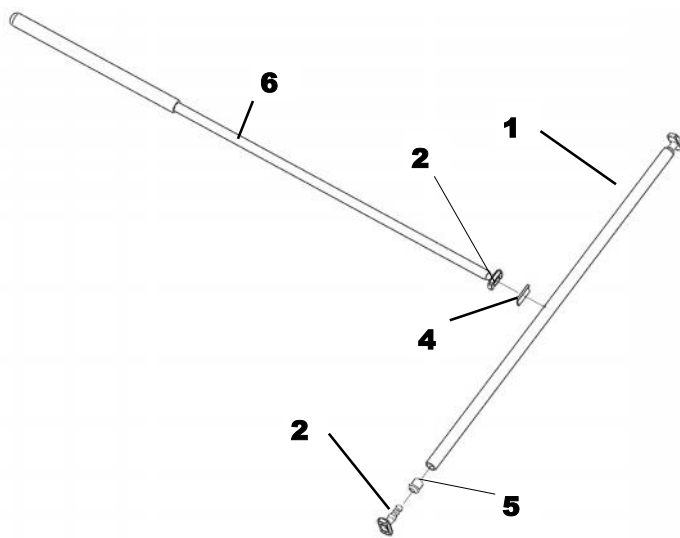

Hull

Part No	Description
TC053/14	Gennaker Sock
TCCXK/12	Gennaker Kit Assembly (inc. Gennaker, exc. Pole)
TCSP/12	Gennaker Pole Kit
TC125	Gennaker Pole End (inc. spigott)

	Description	Part Number
1	Bow Deck Eye	TC122
2	Hatch Cover	P622
3	Shroud Plate	TC244
4	Trampoline Deck Eye	TM006
5	Footstrap/ Handle	P624
6	Gudgeon	TC116
7	Packer	TM035
8	Retaining Clip	C066
9	Pintle	TC193/14
10	Drain Plug	B10/1

Trampoline

	Description	Part No
1	Trampoline	TC002/12
2	Glass Rod	TC184
3	Side Tension Rope c/w pulley	TC206

Front Beam

	Description	Part Number
1	Front Cross beam *	TC302/12A
2	Jib Cleat	TC254
3	Gennaker Halyard Cleat	
4	Mast Ball	TC114+SC
5	Long Bolt 130mm (post 2013) Nut Washers	TC128 TC207 TC047 s/s TC065 nylon TC217 nylon
6	Compression Tube	TC162
7	Short Bolt 60mm (post 2013) Nut Washers	TC174 TC207 TC047 s/s TC065 nylon TC217 nylon
8	Deck Eye	C10
9	End Cap - Front Beam	TC203FP
	Up to 2013	
5	Long Bolt 180mm (pre 2013)	TC293
7	Short Bolt 90mm (pre 2013)	TC273
*	Can only be ordered as a pair (front & rear cross beams)	

Rear Beam

	Description	Part Number
1	Rear Cross Beam *	TC302/12A
2	Trampoline Hooks	TC161/1
3	Large Bolt	TC128
	Nut	TC207
	Washers	TC047
		TC065
		TC217
4	Rear Beam Spacer	TC162
5	Small Bolt	TC273
	Nut	TC207
	Washers	TC047
		TC065
		TC217
6	Deck Eye	C10
7	Rear Beam Cap	TC247
*	Can only be ordered as a pair (front & rear cross beams)	

Rudder Connector & Tiller

	Description	Part No
1	Connector Bar inc fittings	TC305/12K
2	Universal Connecting Joint	TC031
3	Saddle Connector for TC031	TC018
4	Tiller Extension	TC256
5	Moulding (pair)	TC154