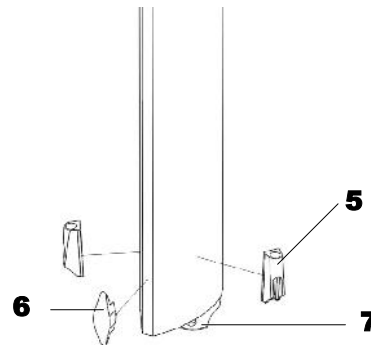

Rudder Connector & Tiller

	Description	Part No
1	Connector Bar inc fittings	TC305/12K
2	Universal Connecting Joint	TC031
3	Saddle Connector for TC031	TC018
4	Tiller Extension	TC256
5	Moulding (pair)	TC154

Rudder Assembly

Part No	Description
TC188/12L	Rudder & Tiller Assembly - Port
TC188/12R	Rudder & Tiller Assembly - Starboard
TC291/12L	Rudder Stock & Tiller Assembly - Port
TC291/12R	Rudder Stock & Tiller Assembly - Starboard

	Description	Part No
1	Rudder Blade	TC115/12
2	Rudder Lever Assembly	TC121
3	Rudder Stock	TC009/12
4	Top Stock	TC130/12
5	Insert	TC126
6	Rudder Retention Strap	TC144 & TC061 (assy)
7	Spacer	TC151
8	Saddle Connector	TC018
9	Black Disk Sticker	TC272
10	Rudder Fixings	H6, H8, H15
11	Link Plates	TC294/14, TC295/14
12	Link Plate Fixings	TC296 x3 Screw TC297 x3 Nut

Mast pre March 2013

Top Mast

Bottom Mast

	Description	Part No
1	Masthead inc sheave wheel	TC240
2	Spinnaker Halyard Block	TP103A
3	Deck eye	
4	Hound Fitting	TC241
5	Camcleat—mainhalyard	TC243
6	Horncleat—jib halyard	TC251
7	Mast heel	TC239