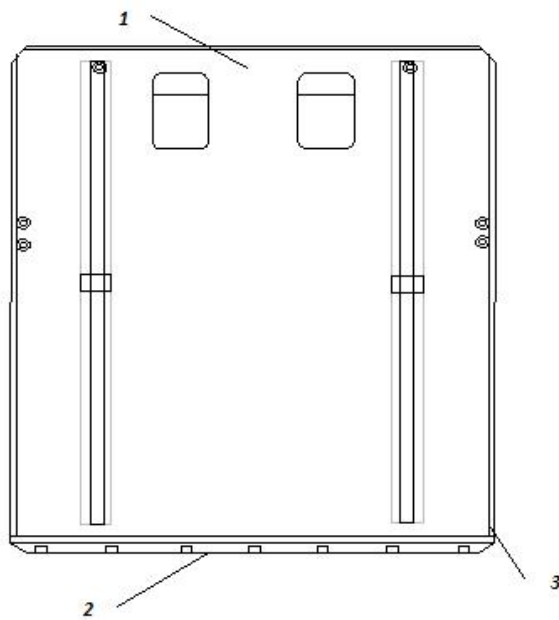

Trampoline

	Description	Part No
1	Trampoline	TC002/12
2	Glass Rod	TC184
3	Side Tension Rope c/w pulley	TC206