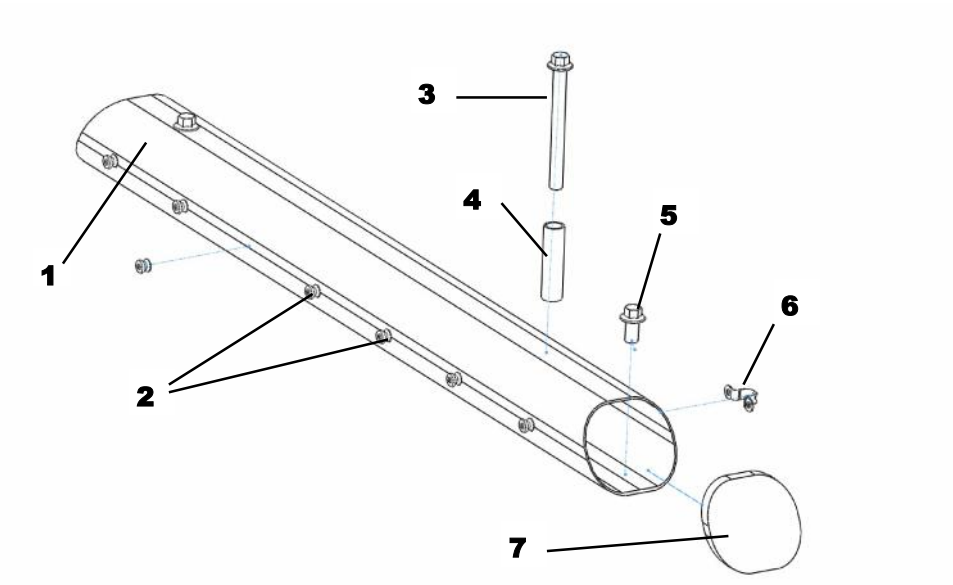

Hull

Part No	Description
TC053/14	Gennaker Sock
TCCXK/12	Gennaker Kit Assembly (inc. Gennaker, exc. Pole)
TCSP/12	Gennaker Pole Kit
TC125	Gennaker Pole End (inc. spigott)

	Description	Part Number
1	Bow Deck Eye	TC122
2	Hatch Cover	P622
3	Shroud Plate	TC244
4	Trampoline Deck Eye	TM006
5	Footstrap/ Handle	P624
6	Gudgeon	TC116
7	Packer	TM035
8	Retaining Clip	C066
9	Pintle	TC193/14
10	Drain Plug	B10/1

Trampoline

	Description	Part No
1	Trampoline	TC002/12
2	Glass Rod	TC184
3	Side Tension Rope c/w pulley	TC206

Front Beam

	Description	Part Number
1	Front Cross beam *	TC302/12A
2	Jib Cleat	TC254
3	Gennaker Halyard Cleat	
4	Mast Ball	TC114+SC
5	Long Bolt 130mm (post 2013) Nut Washers	TC128 TC207 TC047 s/s TC065 nylon TC217 nylon
6	Compression Tube	TC162
7	Short Bolt 60mm (post 2013) Nut Washers	TC174 TC207 TC047 s/s TC065 nylon TC217 nylon
8	Deck Eye	C10
9	End Cap - Front Beam	TC203FP
	Up to 2013	
5	Long Bolt 180mm (pre 2013)	TC293
7	Short Bolt 90mm (pre 2013)	TC273
*	Can only be ordered as a pair (front & rear cross beams)	

Rear Beam

	Description	Part Number
1	Rear Cross Beam *	TC302/12A
2	Trampoline Hooks	TC161/1
3	Large Bolt	TC128
	Nut	TC207
	Washers	TC047
		TC065
		TC217
4	Rear Beam Spacer	TC162
5	Small Bolt	TC273
	Nut	TC207
	Washers	TC047
		TC065
		TC217
6	Deck Eye	C10
7	Rear Beam Cap	TC247
*	Can only be ordered as a pair (front & rear cross beams)	