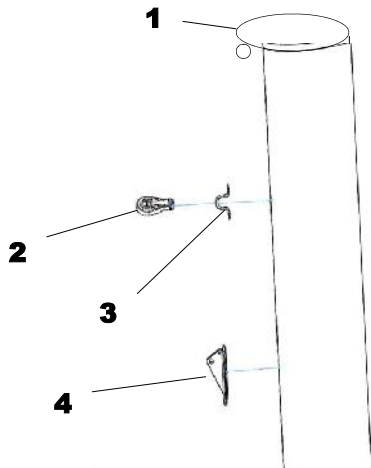

Rudder Connector & Tiller

	Description	Part No
1	Connector Bar inc fittings	TC305/12K
2	Universal Connecting Joint	TC031
3	Saddle Connector for TC031	TC018
4	Tiller Extension	TC256
5	Moulding (pair)	TC154

Rudder Assembly

Part No	Description
TC188/12L	Rudder & Tiller Assembly - Port
TC188/12R	Rudder & Tiller Assembly - Starboard
TC291/12L	Rudder Stock & Tiller Assembly - Port
TC291/12R	Rudder Stock & Tiller Assembly - Starboard

	Description	Part No
1	Rudder Blade	TC115/12
2	Rudder Lever Assembly	TC121
3	Rudder Stock	TC009/12
4	Top Stock	TC130/12
5	Insert	TC126
6	Rudder Retention Strap	TC144 & TC061 (assy)
7	Spacer	TC151
8	Saddle Connector	TC018
9	Black Disk Sticker	TC272
10	Rudder Fixings	H6, H8, H15
11	Link Plates	TC294/14, TC295/14
12	Link Plate Fixings	TC296 x3 Screw TC297 x3 Nut

Mast pre March 2013

Top Mast

Bottom Mast

	Description	Part No
1	Masthead inc sheave wheel	TC240
2	Spinnaker Halyard Block	TP103A
3	Deck eye	
4	Hound Fitting	TC241
5	Camcleat—mainhalyard	TC243
6	Horncleat—jib halyard	TC251
7	Mast heel	TC239