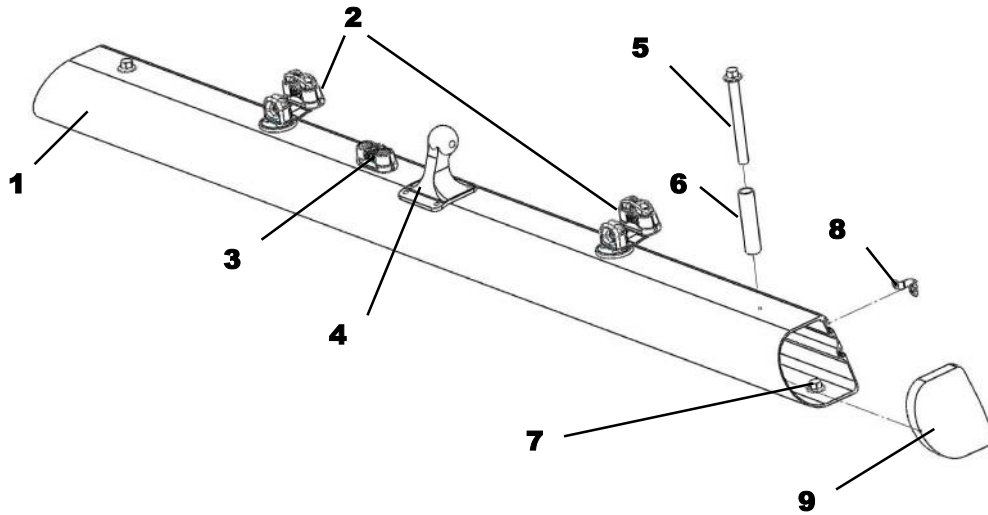

Hull

Part No	Description
TC053/14	Gennaker Sock
TCCXK/12	Gennaker Kit Assembly (inc. Gennaker, exc. Pole)
TCSP/12	Gennaker Pole Kit
TC125	Gennaker Pole End (inc. spigott)

	Description	Part Number
1	Bow Deck Eye	TC122
2	Hatch Cover	P622
3	Shroud Plate	TC244
4	Trampoline Deck Eye	TM006
5	Footstrap/ Handle	P624
6	Gudgeon	TC116
7	Packer	TM035
8	Retaining Clip	C066
9	Pintle	TC193/14
10	Drain Plug	B10/1

Trampoline

	Description	Part No
1	Trampoline	TC002/12
2	Glass Rod	TC184
3	Side Tension Rope c/w pulley	TC206

Front Beam

	Description	Part Number
1	Front Cross beam *	TC302/12A
2	Jib Cleat	TC254
3	Gennaker Halyard Cleat	
4	Mast Ball	TC114+SC
5	Long Bolt 130mm (post 2013) Nut Washers	TC128 TC207 TC047 s/s TC065 nylon TC217 nylon
6	Compression Tube	TC162
7	Short Bolt 60mm (post 2013) Nut Washers	TC174 TC207 TC047 s/s TC065 nylon TC217 nylon
8	Deck Eye	C10
9	End Cap - Front Beam	TC203FP
	Up to 2013	
5	Long Bolt 180mm (pre 2013)	TC293
7	Short Bolt 90mm (pre 2013)	TC273
*	Can only be ordered as a pair (front & rear cross beams)	