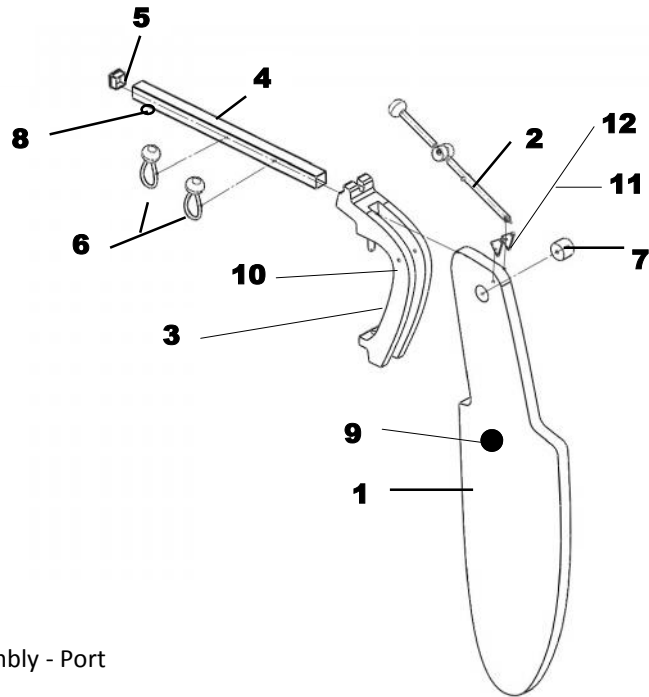

Rudder Assembly

Part No	Description
TC188/12L	Rudder & Tiller Assembly - Port
TC188/12R	Rudder & Tiller Assembly - Starboard
TC291/12L	Rudder Stock & Tiller Assembly - Port
TC291/12R	Rudder Stock & Tiller Assembly - Starboard

	Description	Part No
1	Rudder Blade	TC115/12
2	Rudder Lever Assembly	TC121
3	Rudder Stock	TC009/12
4	Top Stock	TC130/12
5	Insert	TC126
6	Rudder Retention Strap	TC144 & TC061 (assy)
7	Spacer	TC151
8	Saddle Connector	TC018
9	Black Disk Sticker	TC272
10	Rudder Fixings	H6, H8, H15
11	Link Plates	TC294/14, TC295/14
12	Link Plate Fixings	TC296 x3 Screw TC297 x3 Nut