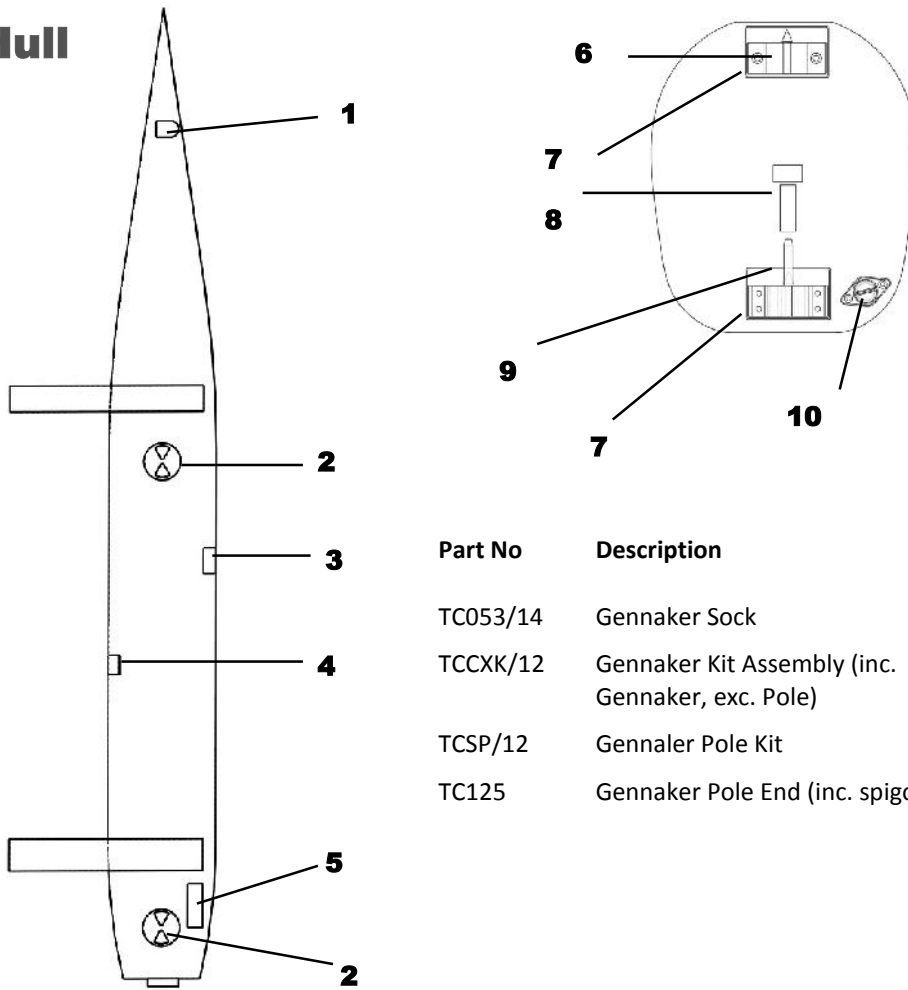

Rig

Mast	10 & 11
Lines	12 & 13
Ropes, Blocks & Rivets	14

This manual contains part numbers and names for the Topaz 12C

It is recommended to replace broken or worn parts as soon as possible

Accessories

Part No	Description
TC170/12	Top Cover
W11	Burgee
B089	Burgee Clip

Hull

Part No	Description
TC053/14	Gennaker Sock
TCCXK/12	Gennaker Kit Assembly (inc. Gennaker, exc. Pole)
TCSP/12	Gennaker Pole Kit
TC125	Gennaker Pole End (inc. spigott)

	Description	Part Number
1	Bow Deck Eye	TC122
2	Hatch Cover	P622
3	Shroud Plate	TC244
4	Trampoline Deck Eye	TM006
5	Footstrap/ Handle	P624
6	Gudgeon	TC116
7	Packer	TM035
8	Retaining Clip	C066
9	Pintle	TC193/14
10	Drain Plug	B10/1

Trampoline

	Description	Part No
1	Trampoline	TC002/12
2	Glass Rod	TC184
3	Side Tension Rope c/w pulley	TC206

Front Beam

	Description	Part Number
1	Front Cross beam *	TC302/12A
2	Jib Cleat	TC254
3	Gennaker Halyard Cleat	
4	Mast Ball	TC114+SC
5	Long Bolt 130mm (post 2013) Nut Washers	TC128 TC207 TC047 s/s TC065 nylon TC217 nylon
6	Compression Tube	TC162
7	Short Bolt 60mm (post 2013) Nut Washers	TC174 TC207 TC047 s/s TC065 nylon TC217 nylon
8	Deck Eye	C10
9	End Cap - Front Beam	TC203FP
	Up to 2013	
5	Long Bolt 180mm (pre 2013)	TC293
7	Short Bolt 90mm (pre 2013)	TC273
*	Can only be ordered as a pair (front & rear cross beams)	